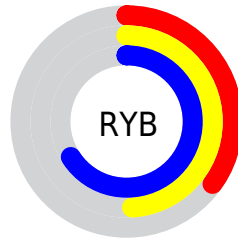

- Red (35%)
- Yellow (49%)
- Blue (66%)