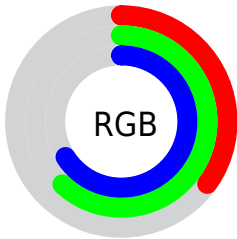

Distribution

- Red (35%)
- Green (62%)
- Blue (66%)