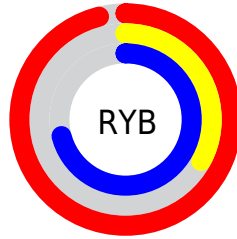

- Red (96%)
- Yellow (33%)
- Blue (71%)