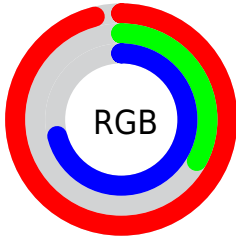

Distribution

- Red (96%)
- Green (33%)
- Blue (71%)