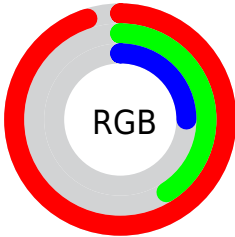

Distribution

- Red (95%)
- Green (41%)
- Blue (25%)