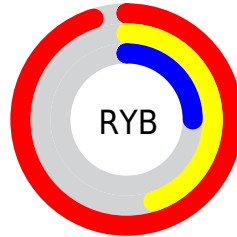

- Red (95%)
- Yellow (45%)
- Blue (25%)