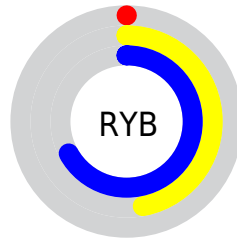

- Red (0%)
- Yellow (47%)
- Blue (67%)