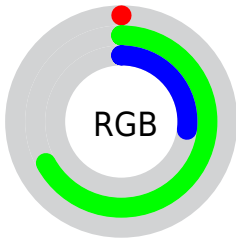

Distribution

- Red (0%)
- Green (67%)
- Blue (27%)