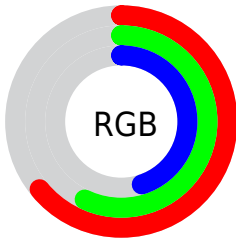

Distribution

Red (64%)

Green (57%)

Blue (45%)