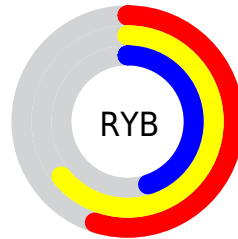

# Details

The CIELab color  $60.91, 1.43, 18.79$  is a dark color, and the websafe version is hex  $999966$ . A complement of this color would be  $54.47, 1.27, -18.54$ , and the grayscale version is  $60.82, 0.00, -0.01$ .

A 20% lighter version of the original color is  $80.93, 1.15, 18.83$ , and  $41.05, 1.46, 18.84$  is the 20% darker color. If you saturate the color by 10%, you get  $59.07, 2.52, 25.34$ , and if you desaturate by 10%, it is  $62.80, 0.66, 12.32$ .

# Distribution

Red (64%)

Green (57%)

Blue (45%)

Red (55%)

Yellow (64%)

Blue (45%)

Cyan (0%)