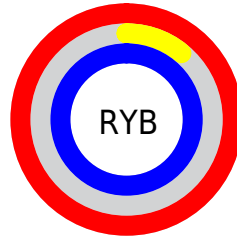

- Red (100%)
- Yellow (11%)
- Blue (100%)