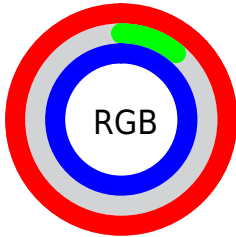

Distribution

- Red (100%)
- Green (11%)
- Blue (100%)