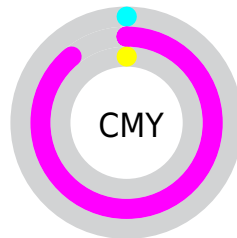

A 20% lighter version of the original color is **69.52, 72.09, -46.25**, and **46.14, 80.27, -51.28** is the 20% darker color. If you saturate the color by 10%, you get **60.36, 98.11, -60.77**, and if you desaturate by 10%, it is **62.57, 91.65, -57.25**.

# Distribution

- Red (100%)
- Green (11%)
- Blue (100%)

- Red (100%)
- Yellow (11%)
- Blue (100%)

- Cyan (0%)
- Magenta (89%)
- Yellow (0%)
- Black (0%)

- Cyan (0%)
- Magenta (89%)
- Yellow (0%)