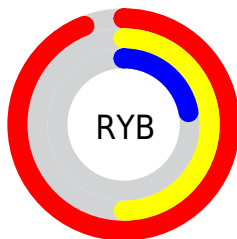

- Red (94%)
- Yellow (50%)
- Blue (22%)