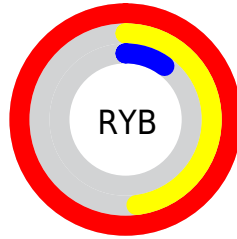

- Red (100%)
- Yellow (48%)
- Blue (10%)