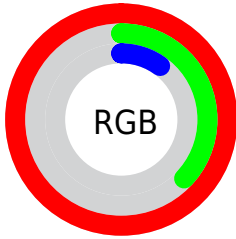

Distribution

- Red (100%)
- Green (37%)
- Blue (10%)