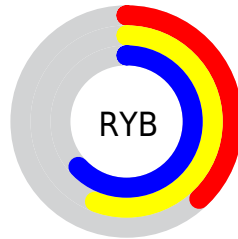

- Red (38%)
- Yellow (56%)
- Blue (63%)