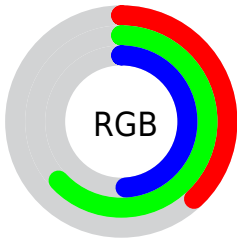

Distribution

- Red (38%)
- Green (63%)
- Blue (49%)