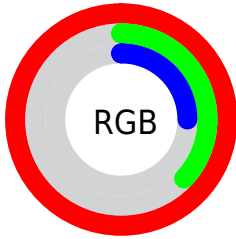

Distribution

- Red (100%)
- Green (37%)
- Blue (25%)