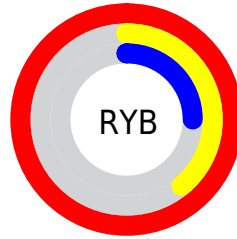

- Red (100%)
- Yellow (39%)
- Blue (25%)