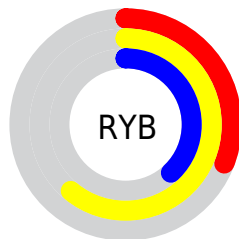

- Red (31%)
- Yellow (61%)
- Blue (38%)