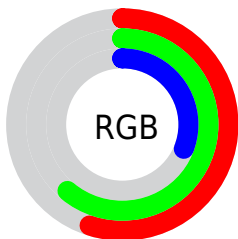

Distribution

- Red (55%)
- Green (61%)
- Blue (31%)