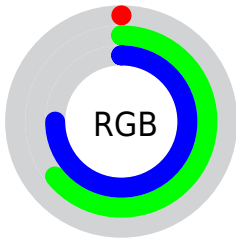

Distribution

- Red (0%)
- Green (64%)
- Blue (75%)