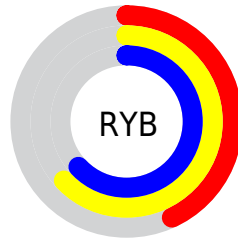

# Details

The CIELab color **61.65, -27.17, 21.38** is a dark color, and the websafe version is hex **669966**. A complement of this color would be **53.17, 28.54, -19.57**, and the grayscale version is **58.40, 0.00, -0.01**.

A 20% lighter version of the original color is **81.63, -27.15, 21.31**, and **41.65, -27.01, 21.27** is the 20% darker color. If you saturate the color by 10%, you get **60.55, -35.06, 28.49**, and if you desaturate by 10%, it is **62.92, -18.81, 14.39**.

# Distribution

Red (44%)

Green (63%)

Blue (43%)

Red (43%)

Yellow (63%)

Blue (63%)

Cyan (31%)