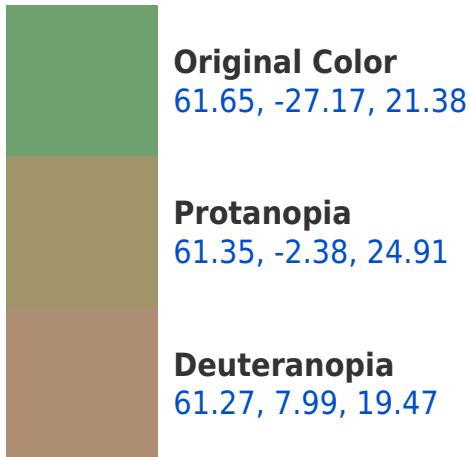

## Background

This preview shows how black text looks on a background with the CIELab color 141.65, -27.17, 21.38.

## Dichromacy

**Tritanopia**  
61.59, -8.54, -10.01

# Trichromacy

**Original Color**  
61.65, -27.17, 21.38

**Protanomaly**  
61.28, -12.13, 23.45

**Deuteranomaly**  
61.02, -5.36, 19.33

**Tritanomaly**  
61.63, -16.05, 1.31

# Monochromacy

**Original Color**  
61.65, -27.17, 21.38

**Achromatopsia**  
58.25, 0.00, -0.01

**Achromatomaly**  
59.37, -10.59, 7.78