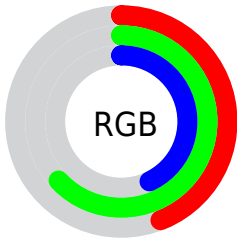

Distribution

Red (44%)

Green (63%)

Blue (43%)