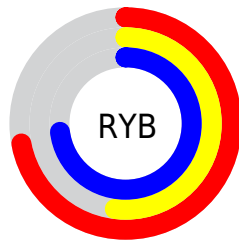

# Details

The CIELab color  $61.82, 28.90, -19.91$  is a light color, and the websafe version is hex `CC99CC`. A complement of this color would be  $70.42, -27.64, 21.57$ , and the grayscale version is  $63.38, 0.00, -0.01$ .

A 20% lighter version of the original color is  $81.93, 28.80, -19.65$ , and  $41.92, 28.65, -19.89$  is the 20% darker color. If you saturate the color by 10%, you get  $57.63, 38.96, -26.34$ , and if you desaturate by 10%, it is  $66.30, 18.69, -13.13$ .

# Distribution

Red (72%)

Green (52%)

Blue (73%)

Red (72%)

Yellow (52%)

Blue (73%)

Cyan (1%)