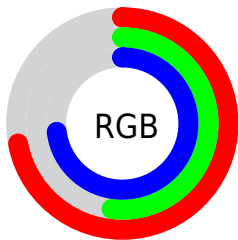

Distribution

Red (72%)

Green (52%)

Blue (73%)