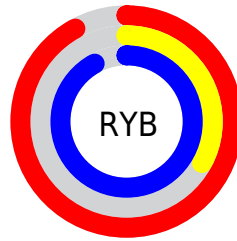

- Red (92%)
- Yellow (33%)
- Blue (92%)