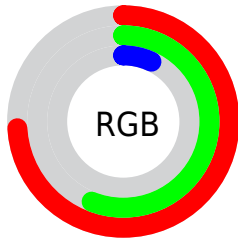

Distribution

Red (74%)

Green (56%)

Blue (7%)