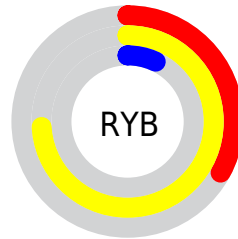

Details

The CIELab color **61.84, 7.84, 63.42** is a dark color, and the websafe version is hex **CC9933**. A complement of this color would be **33.38, 33.78, -68.17**, and the grayscale version is **59.25, 0.00, -0.01**.

A 20% lighter version of the original color is **81.69, 7.81, 63.42**, and **41.97, 8.98, 49.82** is the 20% darker color. If you saturate the color by 10%, you get **60.47, 10.44, 65.60**, and if you desaturate by 10%, it is **63.26, 5.49, 59.26**.

Distribution

Red (74%)

Green (56%)

Blue (7%)

Red (33%)

Yellow (74%)

Blue (7%)

Cyan (0%)