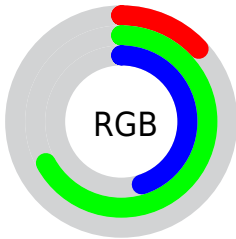

Distribution

- Red (13%)
- Green (67%)
- Blue (45%)