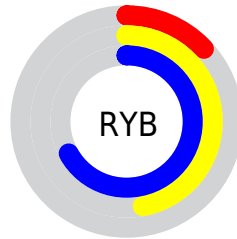

- Red (13%)
- Yellow (47%)
- Blue (67%)