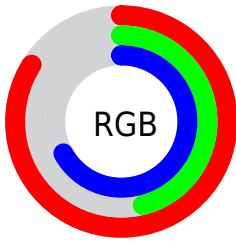

Distribution

- Red (84%)
- Green (46%)
- Blue (67%)