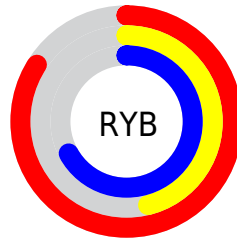

- Red (84%)
- Yellow (46%)
- Blue (67%)