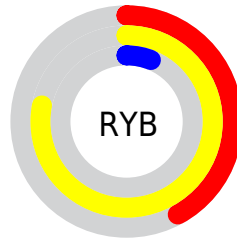

Details

The CIELab color **61.96, 14.43, 64.83** is a dark color, and the websafe version is hex **CC9900**. The color can be described as dark washed orange. A complement of this color would be **36.73, 30.92, -68.52**, and the grayscale version is **59.32, 0.00, -0.01**.

A 20% lighter version of the original color is **81.32, 12.29, 64.06**, and **42.08, 15.60, 50.46** is the 20% darker color. If you saturate the color by 10%, you get **60.72, 16.96, 66.35**, and if you desaturate by 10%, it is **63.67, 11.27, 61.05**.

Distribution

Red (78%)

Green (54%)

Blue (6%)

Red (42%)

Yellow (78%)

Blue (6%)

Cyan (0%)