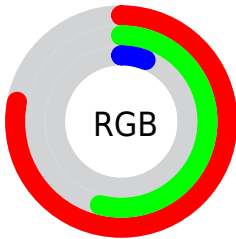

Distribution

Red (78%)

Green (54%)

Blue (6%)