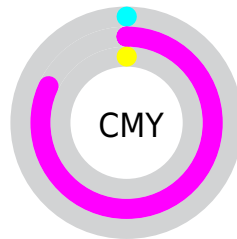

A 20% lighter version of the original color is **70.65, 69.04, -44.48**, and **46.14, 80.27, -51.28** is the 20% darker color. If you saturate the color by 10%, you get **60.75, 96.98, -60.16**, and if you desaturate by 10%, it is **64.10, 87.23, -54.81**.

# Distribution

- Red (100%)
- Green (18%)
- Blue (100%)

- Red (100%)
- Yellow (18%)
- Blue (100%)

- Cyan (0%)
- Magenta (82%)
- Yellow (0%)
- Black (0%)

- Cyan (0%)
- Magenta (82%)
- Yellow (0%)