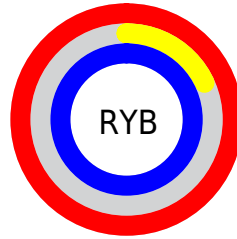

- Red (100%)
- Yellow (18%)
- Blue (100%)