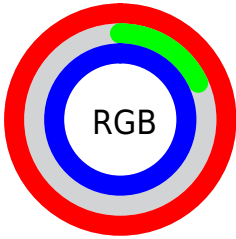

Distribution

- Red (100%)
- Green (18%)
- Blue (100%)