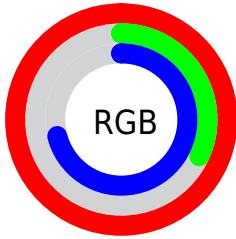

Distribution

Red (100%)

Green (32%)

Blue (71%)