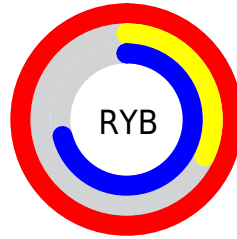

# Details

The CIELab color **62.00, 73.08, -15.92** is a light color, and the websafe version is hex **FF66CC**. The color can be described as light muted rose. A complement of this color would be **89.43, -64.97, 34.39**, and the grayscale version is **59.94, 0.00, -0.01**.

A 20% lighter version of the original color is **73.97, 55.07, -28.94**, and **42.57, 71.40, -14.95** is the 20% darker color. If you saturate the color by 10%, you get **58.81, 79.77, -14.42**, and if you desaturate by 10%, it is **66.08, 64.29, -15.97**.

# Distribution

Red (100%)

Green (32%)

Blue (71%)

Red (100%)

Yellow (32%)

Blue (71%)

Cyan (0%)