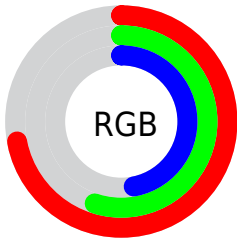

Distribution

Red (72%)

Green (55%)

Blue (47%)