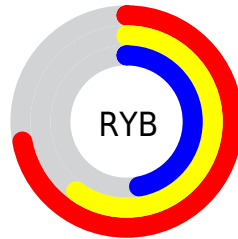

# Details

The CIELab color **62.06, 12.97, 17.33** is a dark color, and the websafe version is hex **CC9999**. A complement of this color would be **64.37, -8.97, -15.41**, and the grayscale version is **62.57, 0.00, -0.01**.

A 20% lighter version of the original color is **82.13, 12.75, 17.61**, and **42.16, 12.94, 17.71** is the 20% darker color. If you saturate the color by 10%, you get **58.67, 17.59, 23.03**, and if you desaturate by 10%, it is **65.56, 8.73, 11.95**.

# Distribution

Red (72%)

Green (55%)

Blue (47%)

Red (72%)

Yellow (60%)

Blue (47%)

Cyan (0%)