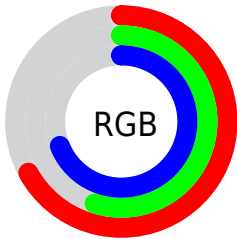

Distribution

- Red (67%)
- Green (55%)
- Blue (69%)