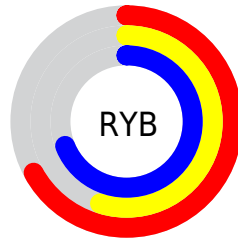

- Red (67%)
- Yellow (55%)
- Blue (69%)