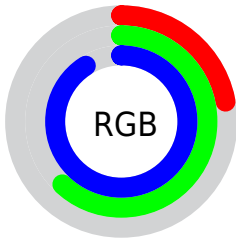

Distribution

- Red (22%)
- Green (62%)
- Blue (91%)