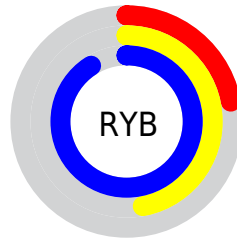

- Red (22%)
- Yellow (47%)
- Blue (91%)