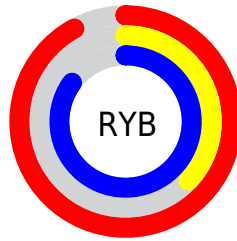

- Red (92%)
- Yellow (37%)
- Blue (85%)