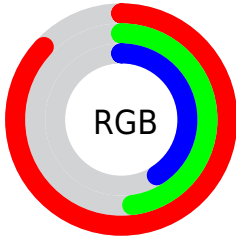

Distribution

Red (87%)

Green (48%)

Blue (41%)