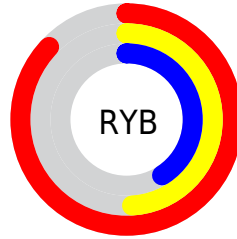

# Details

The CIELab color **62.06, 37.10, 26.56** is a dark color, and the websafe version is hex **CC6666**. A complement of this color would be **77.25, -24.61, -17.41**, and the grayscale version is **62.14, 0.00, -0.01**.

A 20% lighter version of the original color is **78.87, 26.47, 21.90**, and **42.15, 37.12, 26.42** is the 20% darker color. If you saturate the color by 10%, you get **57.91, 44.99, 33.69**, and if you desaturate by 10%, it is **66.61, 29.24, 20.24**.

# Distribution

Red (87%)

Green (48%)

Blue (41%)

Red (87%)

Yellow (49%)

Blue (41%)

Cyan (0%)