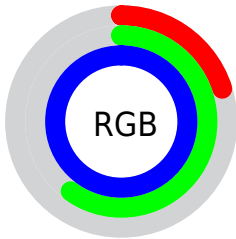

Distribution

- Red (20%)
- Green (60%)
- Blue (100%)