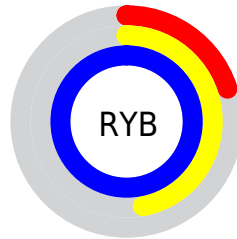

- Red (20%)
- Yellow (47%)
- Blue (100%)