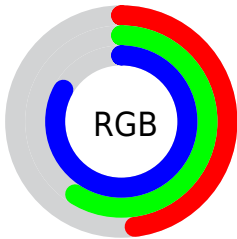

Distribution

- Red (48%)
- Green (59%)
- Blue (83%)