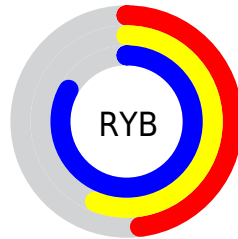

- Red (48%)
- Yellow (56%)
- Blue (83%)