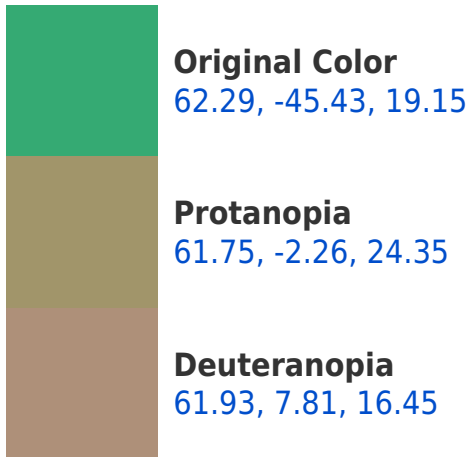

## **Background**

This preview shows how black text looks on a background with the CIELab color 142.29, -45.43, 19.15.

## Dichromacy

**Tritanopia**  
62.09, -21.74, -15.11

# Trichromacy

**Original Color**  
62.29, -45.43, 19.15

**Protanomaly**  
61.09, -21.43, 21.30

**Deuteranomaly**  
60.66, -14.71, 15.23

**Tritanomaly**  
62.06, -31.00, -2.82

# Monochromacy

**Original Color**  
62.29, -45.43, 19.15

**Achromatopsia**  
53.98, 0.00, -0.01

**Achromatomaly**  
56.26, -19.21, 5.93