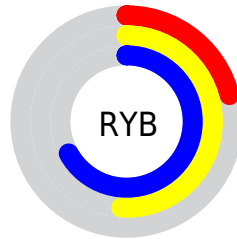

- Red (21%)
- Yellow (51%)
- Blue (67%)