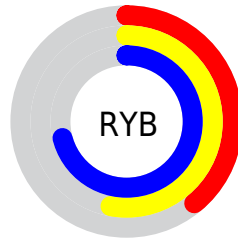

- Red (39%)
- Yellow (53%)
- Blue (71%)