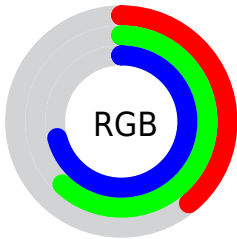

Distribution

- Red (39%)
- Green (62%)
- Blue (71%)