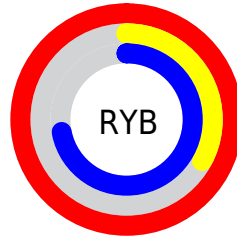

# Details

The CIE Lab color **62.39, 73.33, -17.02** is a light color, and the websafe version is hex **FF66CC**. The color can be described as light muted rose. A complement of this color would be **89.73, -65.34, 35.28**, and the grayscale version is **60.40, 0.00, -0.01**.

A 20% lighter version of the original color is **74.28, 55.07, -30.11**, and **42.89, 71.91, -16.29** is the 20% darker color. If you saturate the color by 10%, you get **59.18, 80.11, -15.73**, and if you desaturate by 10%, it is **66.50, 64.46, -16.87**.

# Distribution

Red (100%)

Green (33%)

Blue (72%)

Red (100%)

Yellow (33%)

Blue (72%)

Cyan (0%)