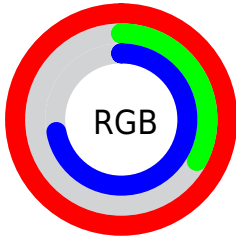

Distribution

Red (100%)

Green (33%)

Blue (72%)