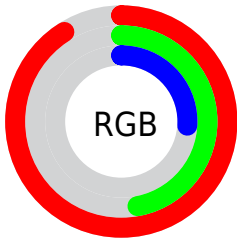

Distribution

- Red (91%)
- Green (47%)
- Blue (26%)