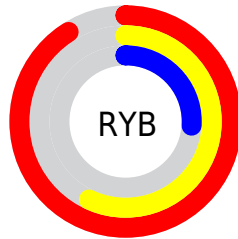

- Red (91%)
- Yellow (57%)
- Blue (26%)