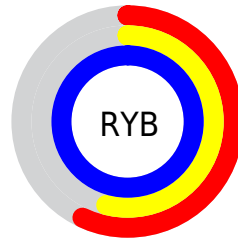

## Conversions Part 2

<b>Format</b>	<b>Color</b>
<a href="#">RYB</a>	<a href="#">145, 137, 252</a>
Decimal	<a href="#">9538044</a>
CIELab	<a href="#">62.46, 30.79, -56.55</a>
CIELCh	<a href="#">62, 64.389, 298.567</a>
Yxy	<a href="#">30.9436, 0.2312, 0.1873</a>
Android (android.graphics.Color)	<a href="#">4287728124 (0xFF9189FC)</a>
YUV	<a href="#">152.5020, 49.0525, -6.5793</a>
Hunter-Lab	<a href="#">55.6270, 25.2240, -63.4582</a>

# Details

The CIELab color  $62.46, 30.79, -56.55$  is a light color, and the websafe version is hex  $9999FF$ . A complement of this color would be  $96.28, -18.55, 53.85$ , and the grayscale version is  $62.87, 0.00, -0.01$ .

A 20% lighter version of the original color is  $80.04, 17.56, -30.33$ , and  $42.43, 30.88, -56.77$  is the 20% darker color. If you saturate the color by 10%, you get  $54.74, 40.39, -69.03$ , and if you desaturate by 10%, it is  $70.40, 22.35, -43.89$ .

# Distribution

Red (57%)

Green (54%)

Blue (99%)

Red (57%)

Yellow (54%)

Blue (99%)

Cyan (42%)