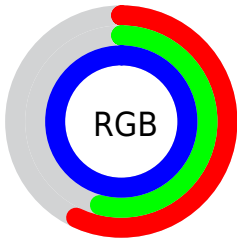

Distribution

Red (57%)

Green (54%)

Blue (99%)