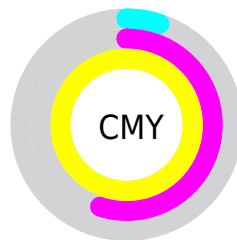

Details

The CIELab color **62.49, 43.85, 69.47** is a dark color, and the websafe version is hex **FF6600**. The color can be described as dark saturated orange. A complement of this color would be **54.69, 11.62, -63.23**, and the grayscale version is **58.53, 0.00, -0.01**.

A 20% lighter version of the original color is **76.13, 23.53, 60.83**, and **42.62, 44.29, 53.75** is the 20% darker color. If you saturate the color by 10%, you get **61.97, 45.11, 69.99**, and if you desaturate by 10%, it is **65.12, 37.74, 66.19**.

Distribution

Red (95%)

Green (45%)

Blue (2%)

Red (95%)

Yellow (83%)

Blue (2%)

Cyan (0%)

Magenta (52%)

Yellow (98%)

Black (5%)

Cyan (5%)

Magenta (55%)

Yellow (98%)

Brightness & Saturation Gradients

These gradients show how the CIE Lab color 142.49, 43.85, 69.47 changes by changing the brightness by 10 percent. The first figure shows a shift by +10% for each color and the second figure -10%.