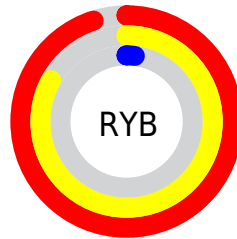

Details

The CIELab color **62.49, 43.85, 69.47** is a dark color, and the websafe version is hex **FF6600**. The color can be described as dark saturated orange. A complement of this color would be **54.69, 11.62, -63.23**, and the grayscale version is **58.53, 0.00, -0.01**.

A 20% lighter version of the original color is **76.13, 23.53, 60.83**, and **42.62, 44.29, 53.75** is the 20% darker color. If you saturate the color by 10%, you get **61.97, 45.11, 69.99**, and if you desaturate by 10%, it is **65.12, 37.74, 66.19**.

Distribution

Red (95%)

Green (45%)

Blue (2%)

Red (95%)

Yellow (83%)

Blue (2%)

Cyan (0%)