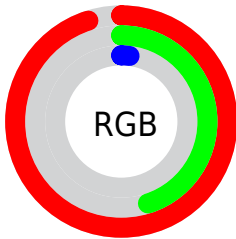

Distribution

Red (95%)

Green (45%)

Blue (2%)