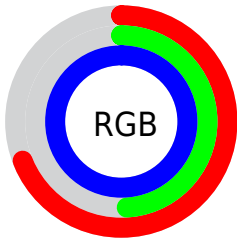

Distribution

Red (69%)

Green (49%)

Blue (99%)