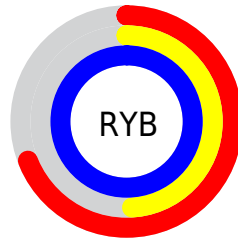

# Details

The CIELab color  $62.60, 45.63, -56.70$  is a light color, and the websafe version is hex  $9966CC$ . A complement of this color would be  $93.52, -36.29, 55.39$ , and the grayscale version is  $63.86, 0.00, -0.01$ .

A 20% lighter version of the original color is  $80.25, 33.27, -29.77$ , and  $42.58, 45.69, -56.97$  is the 20% darker color. If you saturate the color by 10%, you get  $55.92, 55.60, -67.50$ , and if you desaturate by 10%, it is  $69.62, 35.72, -45.50$ .

# Distribution

Red (69%)

Green (49%)

Blue (99%)

Red (69%)

Yellow (49%)

Blue (99%)

Cyan (30%)