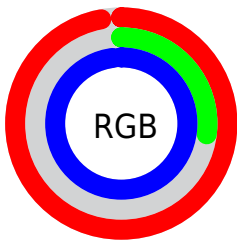

Distribution

- Red (97%)
- Green (27%)
- Blue (98%)