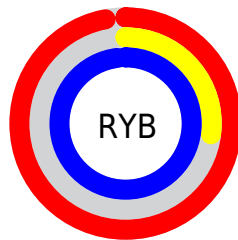

- Red (97%)
- Yellow (27%)
- Blue (98%)