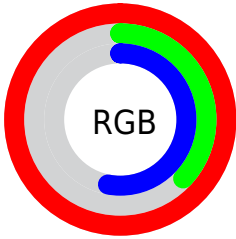

Distribution

- Red (100%)
- Green (37%)
- Blue (53%)