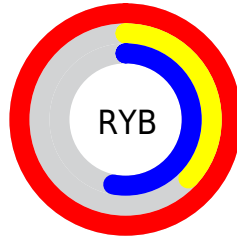

- Red (100%)
- Yellow (37%)
- Blue (53%)