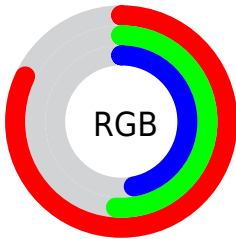

Distribution

- Red (82%)
- Green (51%)
- Blue (47%)