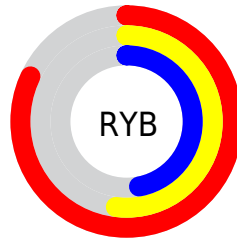

- Red (82%)
- Yellow (52%)
- Blue (47%)