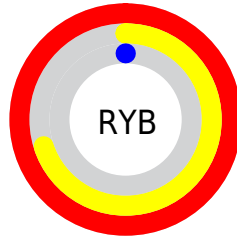

- Red (100%)
- Yellow (70%)
- Blue (0%)