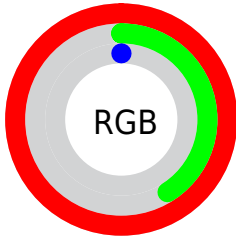

Distribution

- Red (100%)
- Green (41%)
- Blue (0%)