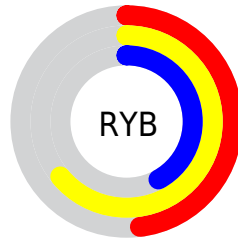

# Details

The CIELab color  $62.87, -2.41, 24.79$  is a dark color, and the websafe version is hex  $999966$ . A complement of this color would be  $51.03, 6.46, -25.00$ , and the grayscale version is  $62.37, 0.00, -0.01$ .

A 20% lighter version of the original color is  $82.86, -2.18, 24.68$ , and  $42.78, -2.37, 24.60$  is the 20% darker color. If you saturate the color by 10%, you get  $61.65, -2.43, 32.09$ , and if you desaturate by 10%, it is  $64.14, -2.07, 17.45$ .

# Distribution

Red (64%)

Green (60%)

Blue (42%)

Red (48%)

Yellow (64%)

Blue (42%)

Cyan (0%)