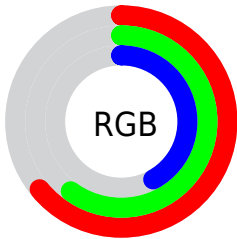

Distribution

Red (64%)

Green (60%)

Blue (42%)