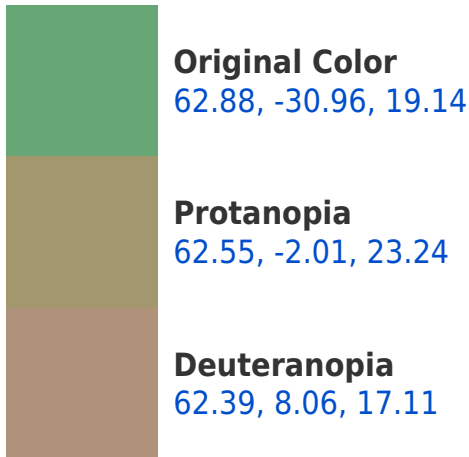

# Black Background

This preview shows how the CIELab color 142.88, -30.96, 19.14 looks on a black background.

## **Background**

This preview shows how black text looks on a background with the CIELab color 142.88, -30.96, 19.14.

## Dichromacy

**Tritanopia**  
62.80, -11.87, -11.62

# Trichromacy

**Original Color**  
62.88, -30.96, 19.14

**Protanomaly**  
62.20, -13.09, 20.80

**Deuteranomaly**  
62.11, -7.27, 16.90

**Tritanomaly**  
62.86, -19.49, -0.32