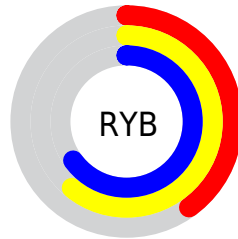

# Details

The CIELab color **62.88, -30.96, 19.14** is a dark color, and the websafe version is hex **669966**. A complement of this color would be **51.92, 32.82, -16.13**, and the grayscale version is **58.91, 0.00, -0.01**.

A 20% lighter version of the original color is **82.72, -30.91, 19.09**, and **43.00, -31.35, 19.50** is the 20% darker color. If you saturate the color by 10%, you get **61.89, -38.26, 24.70**, and if you desaturate by 10%, it is **64.04, -23.14, 13.77**.

# Distribution

Red (40%)

Green (65%)

Blue (46%)

Red (40%)

Yellow (61%)

Blue (65%)

Cyan (38%)