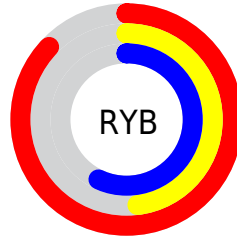

## Conversions Part 2

Format	Color
<a href="#">RYB</a>	<a href="#">222, 122, 145</a>
Decimal	<a href="#">14580369</a>
CIELab	<a href="#">62.92, 41.25, 5.01</a>
CIElCh	<a href="#">63, 41.553, 6.925</a>
Yxy	<a href="#">31.4911, 0.4045, 0.3019</a>
Android (android.graphics.Color)	<a href="#">4292770449</a> ( <a href="#">0xFFDE7A91</a> )
YUV	<a href="#">154.5220, -4.6943, 59.1782</a>
Hunter-Lab	<a href="#">56.1169, 36.0075, 6.9107</a>

# Details

The CIELab color **62.92, 41.25, 5.01** is a light color, and the websafe version is hex **CC6666**. A complement of this color would be **82.11, -34.77, 2.17**, and the grayscale version is **63.80, 0.00, -0.01**.

A 20% lighter version of the original color is **79.86, 31.96, 0.05**, and **42.91, 41.29, 4.83** is the 20% darker color. If you saturate the color by 10%, you get **58.19, 50.33, 8.11**, and if you desaturate by 10%, it is **68.13, 31.80, 2.86**.

# Distribution

Red (87%)

Green (48%)

Blue (57%)

Red (87%)

Yellow (48%)

Blue (57%)

Cyan (0%)