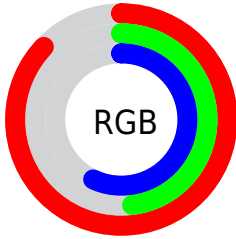

Distribution

Red (87%)

Green (48%)

Blue (57%)