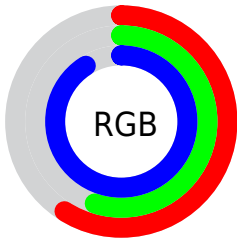

Distribution

- Red (59%)
- Green (55%)
- Blue (91%)