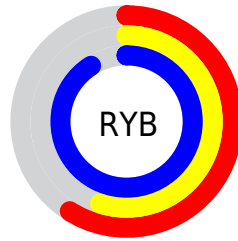

- Red (59%)
- Yellow (55%)
- Blue (91%)