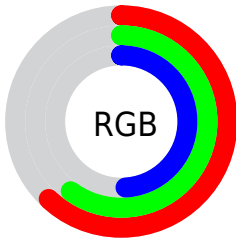

Distribution

- Red (62%)
- Green (60%)
- Blue (49%)