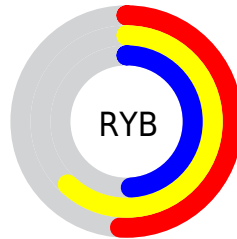

- Red (51%)
- Yellow (62%)
- Blue (49%)