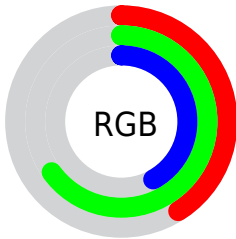

Distribution

- Red (41%)
- Green (65%)
- Blue (42%)