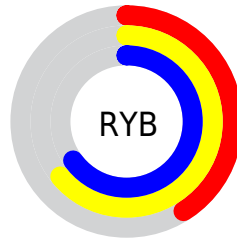

- Red (41%)
- Yellow (64%)
- Blue (65%)