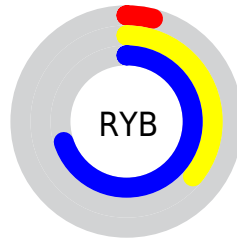

- Red (4%)
- Yellow (36%)
- Blue (70%)