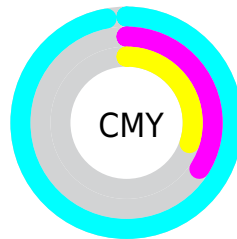

# Details

The CIELab color **63.08, -31.87, -15.42** is a dark color, and the websafe version is hex **009999**. A complement of this color would be **37.96, 59.10, 48.49**, and the grayscale version is **51.25, 0.00, -0.01**.

A 20% lighter version of the original color is **83.18, -31.92, -15.42**, and **44.23, -23.48, -13.36** is the 20% darker color. If you saturate the color by 10%, you get **62.87, -31.92, -15.74**, and if you desaturate by 10%, it is **63.55, -31.47, -14.70**.

# Distribution

- Red (4%)
- Green (66%)
- Blue (70%)

- Red (4%)
- Yellow (36%)
- Blue (70%)

- Cyan (95%)
- Magenta (6%)
- Yellow (0%)
- Black (30%)

- Cyan (97%)
- Magenta (34%)
- Yellow (30%)

# Brightness & Saturation Gradients

These gradients show how the CIELab color 143.08, -31.87, -15.42 changes by changing the brightness by 10 percent. The first figure shows a shift by +10% for each color and the second figure -10%.