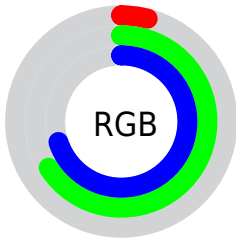

Distribution

- Red (4%)
- Green (66%)
- Blue (70%)