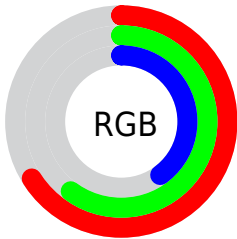

Distribution

- Red (66%)
- Green (60%)
- Blue (40%)