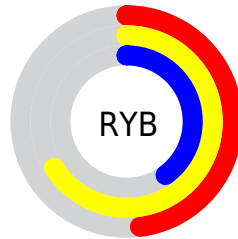

- Red (48%)
- Yellow (66%)
- Blue (40%)