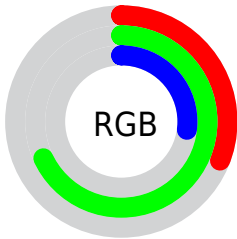

Distribution

- Red (31%)
- Green (68%)
- Blue (27%)