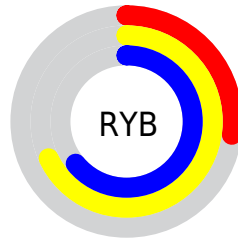

## Conversions Part 2

<b>Format</b>	<b>Color</b>
<b>RYB</b>	68, 173, 163
Decimal	5156164
CIELab	63.28, -48.71, 44.62
CIELCh	63, 66.058, 137.509
Yxy	31.9240, 0.3102, 0.5176
Android (android.graphics.Color)	4283346244 (0xFF4EAD44)
YUV	132.6250, -31.8601, -47.9061
Hunter-Lab	56.5013, -38.4443, 28.4043

# Details

The CIELab color **63.28, -48.71, 44.62** is a dark color, and the websafe version is hex **339933**. A complement of this color would be **45.55, 53.84, -38.44**, and the grayscale version is **55.52, 0.00, -0.01**.

A 20% lighter version of the original color is **83.20, -48.58, 44.37**, and **43.45, -48.80, 44.75** is the 20% darker color. If you saturate the color by 10%, you get **62.64, -54.29, 51.17**, and if you desaturate by 10%, it is **64.09, -42.09, 37.39**.

# Distribution

- Red (31%)
- Green (68%)
- Blue (27%)

- Red (27%)
- Yellow (68%)
- Blue (64%)

- Cyan (55%)
- Magenta (0%)
- Yellow (61%)
- Black (32%)

- Cyan (69%)
- Magenta (32%)
- Yellow (73%)