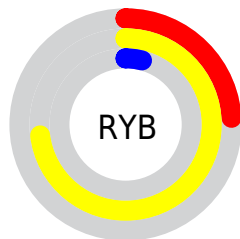

Details

The CIELab color **63.05, 3.08, 65.66** is a dark color, and the websafe version is hex **CC9900**. A complement of this color would be **28.93, 43.14, -73.73**, and the grayscale version is **59.92, 0.00, -0.01**.

A 20% lighter version of the original color is **83.11, 2.83, 65.62**, and **43.25, 4.00, 50.53** is the 20% darker color. If you saturate the color by 10%, you get **62.41, 4.24, 66.79**, and if you desaturate by 10%, it is **64.17, 1.27, 62.53**.

Distribution

Red (73%)

Green (58%)

Blue (4%)

Red (24%)

Yellow (73%)

Blue (4%)

Cyan (0%)