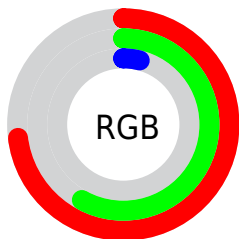

Distribution

Red (73%)

Green (58%)

Blue (4%)