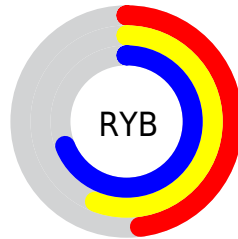

- Red (48%)
- Yellow (56%)
- Blue (69%)