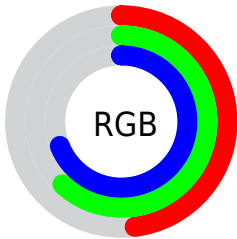

Distribution

- Red (48%)
- Green (62%)
- Blue (69%)